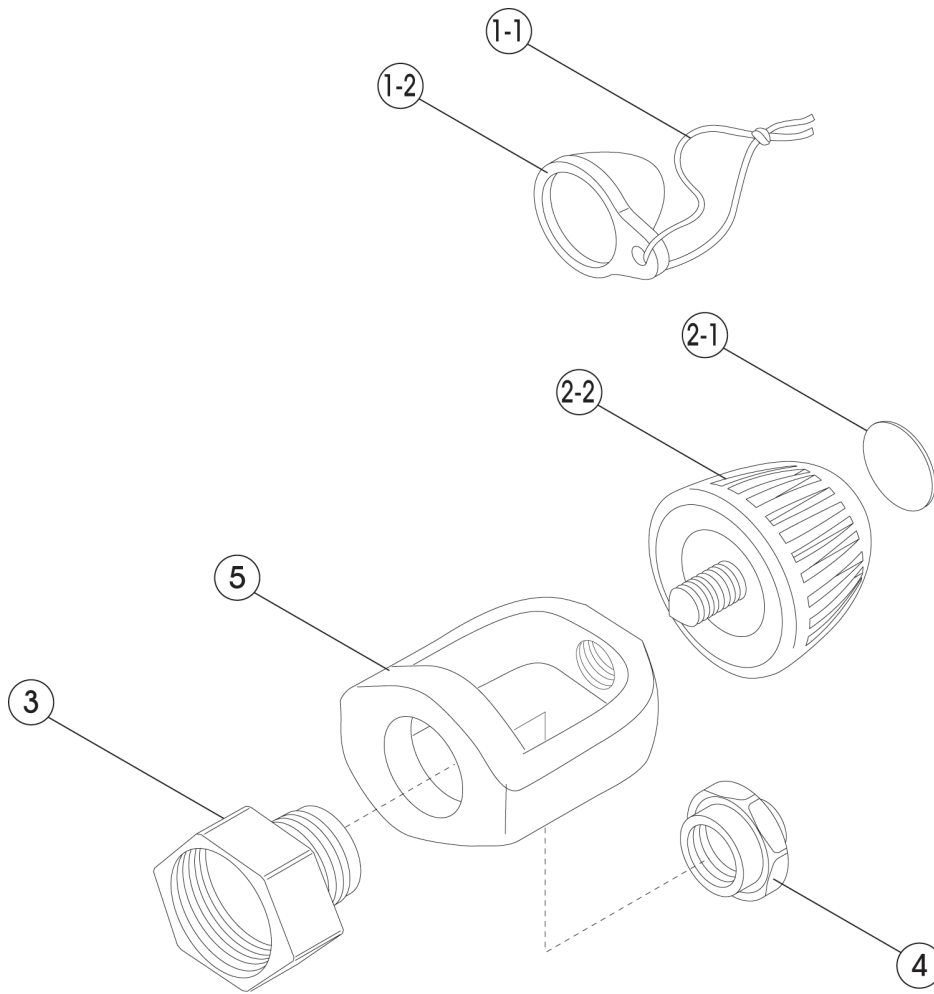

Yoke Adapter

| No. | Code | Description | Note |
|-----|------------|----------------------------------|-------------------|
| | 1103480010 | YOKE ADAPTER FOR DIN | |
| 1 | 1184380003 | DUST CAP ASSY | |
| 1-1 | 3104080280 | STRING FOR DUST CAP | |
| 1-2 | 3103080010 | DUST CAP FOR YOKE | |
| 2 | 2102080158 | YOKE SCREW WITH DECAL | |
| 2-1 | 3104680004 | YOKE DECAL (BK) Not Sale | |
| 2-2 | 3102080158 | ●YOKE SCREW change to 2102080158 | OUT OF PRODUCTION |
| 3 | 3100203048 | DIN SCREW SOCKET | |
| 4 | 3100203045 | YOKE RETAINER : A-101,105 | |
| 5 | 3101300031 | YOKE : A-320 | |