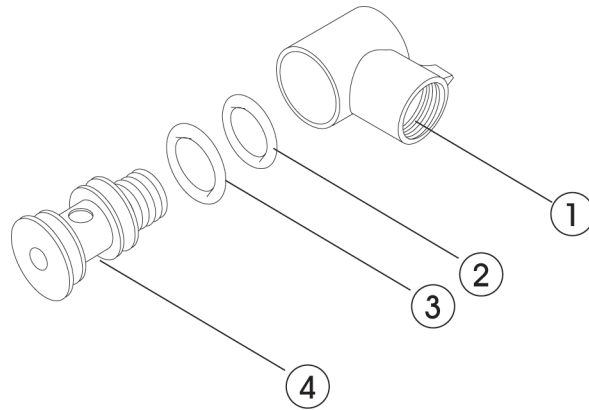

Swivel Joint a-101

No.	Code	Description	Note
	1180100013	L-ADAPTER FOR REGULATOR A-101	
1	3101001037	SWIVEL JOINT BODY A-101 N	
2	3993592012	O-RING ARP-012/HS75	
3	3993592013	O-RING ARP-013/HS75	
4	3100101004	JOINT SHAFT : FOR A-101	