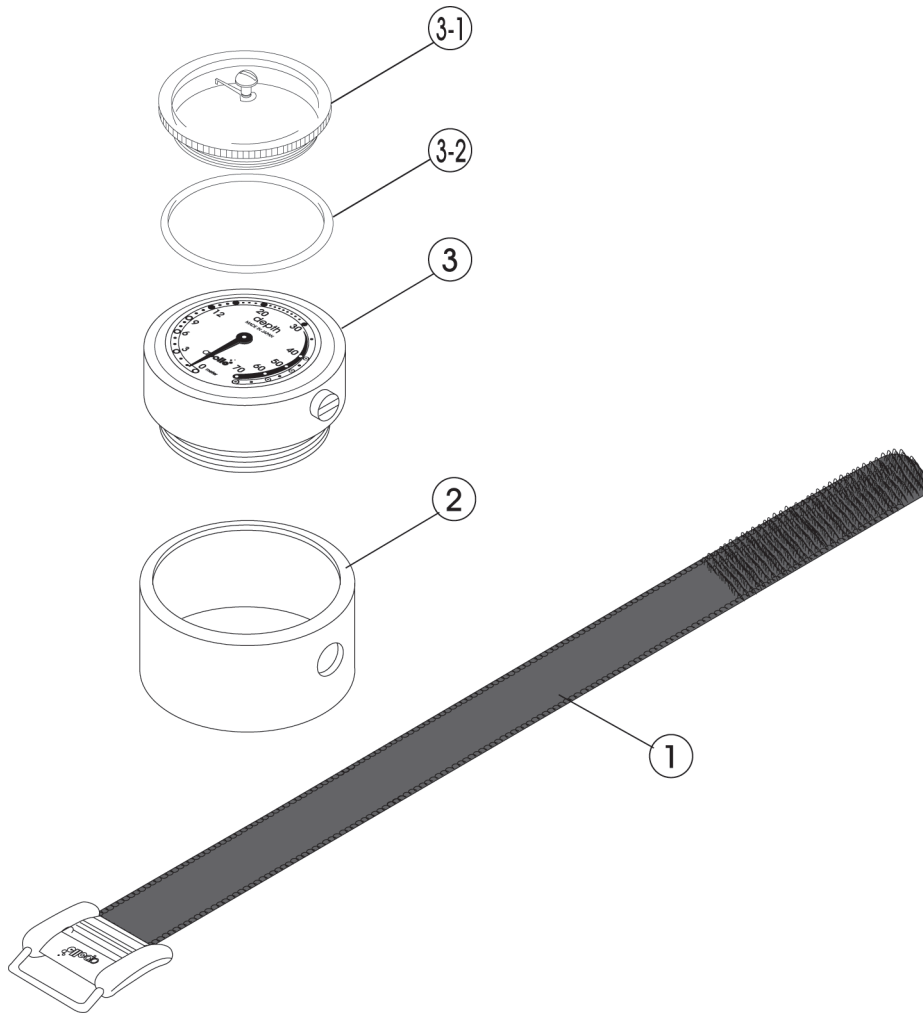

ag-21 MAX

No.	Code	Description	Note
	1272600071	DEPTH GAUGE AG-21 MAX	
1	2288080340	GAUGE BAND ASSY	
2	3273080501	BOOT FOR AG-21 MAX DEPTH GAUGE	
3	2272600062	AG-21 MAX DEPTH MODULE METER WITH MAX INDICATOR	
3-1	2272100000	LENS ASSEMBLY WITH MAXIMUM INDICATOR	
3-2	3993590034	O-RING ARP-034/HS50	