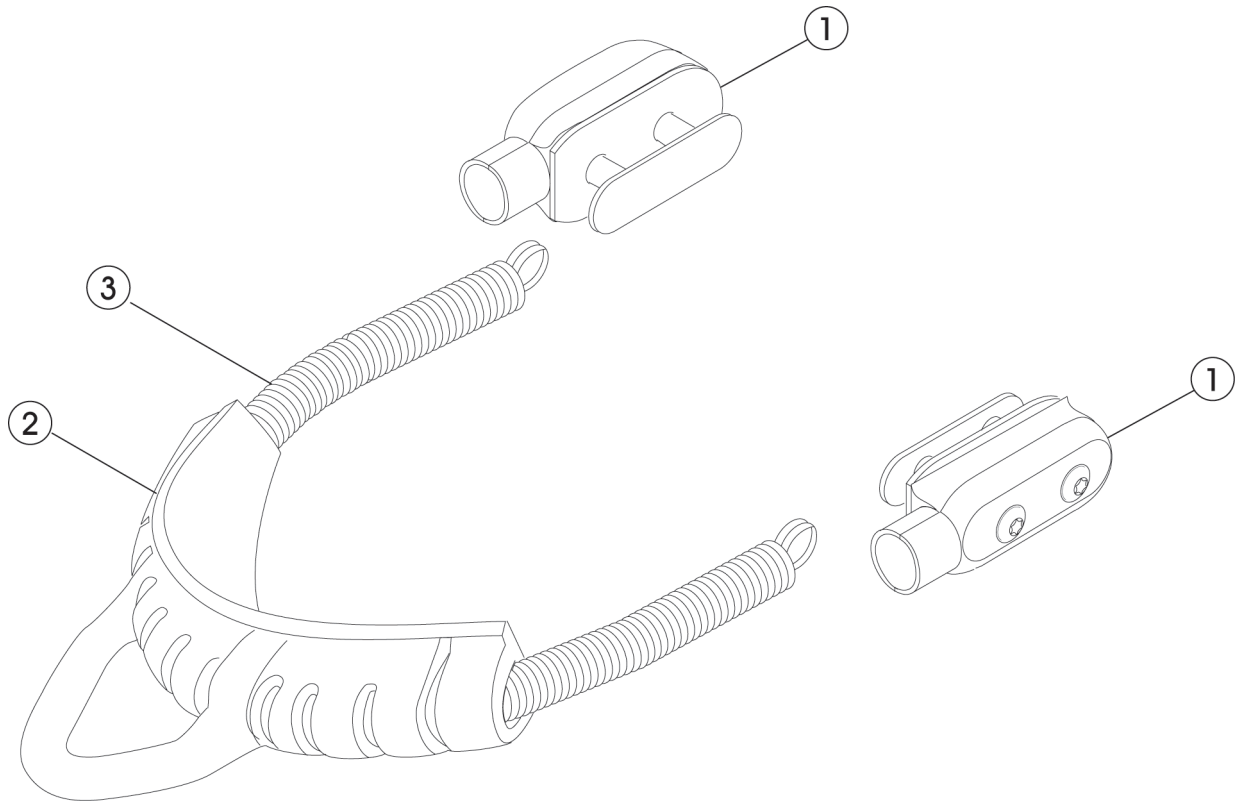

Spring Strap Unit

No.	Code	Description	Note
	1551000022	225MM(10") SPRING STRAP KIT/23MM STUD (SM)	
	1551000025	250MM(10") SPRING STRAP KIT/23MM STUD (M)	
	1551000027	275MM(11") SPRING STRAP KIT/23MM STUD (ML)	
	1551000030	300MM(12") SPRING STRAP KIT/23MM STUD (L)	
	1551000032	325MM(13") SPRING STRAP KIT/23MM STUD (XL)	
	1551000035	350MM(14") SPRING STRAP KIT/23MM STUD (XXL)	
1	2500100010	HOLDER ASSY FOR SPRING STRAP	
2	3502080301	HEEL PROTECTOR (BK)	
	3503273001	HEEL PROTECTOR (L.GY)	
	3503225000	HEEL PROTECTOR (OG)	
	3503270000	HEEL PROTECTOR (WT)	
3	2500100006	STAINLESS STRAP 225MM (9INCH) WITH CORD	
	2500100001	STAINLESS STRAP 250MM (10INCH) WITH CORD	
	2500100003	STAINLESS STRAP 275MM (11INCH) WITH CORD	
	2500100002	STAINLESS STRAP 300MM (12INCH) WITH CORD	
	2500100004	STAINLESS STRAP 325MM (13INCH) WITH CORD	
	2500100005	STAINLESS STRAP 350MM (14INCH) WITH CORD	
	2500100007	STAINLESS STRAP 375MM (15INCH) WITH CORD	