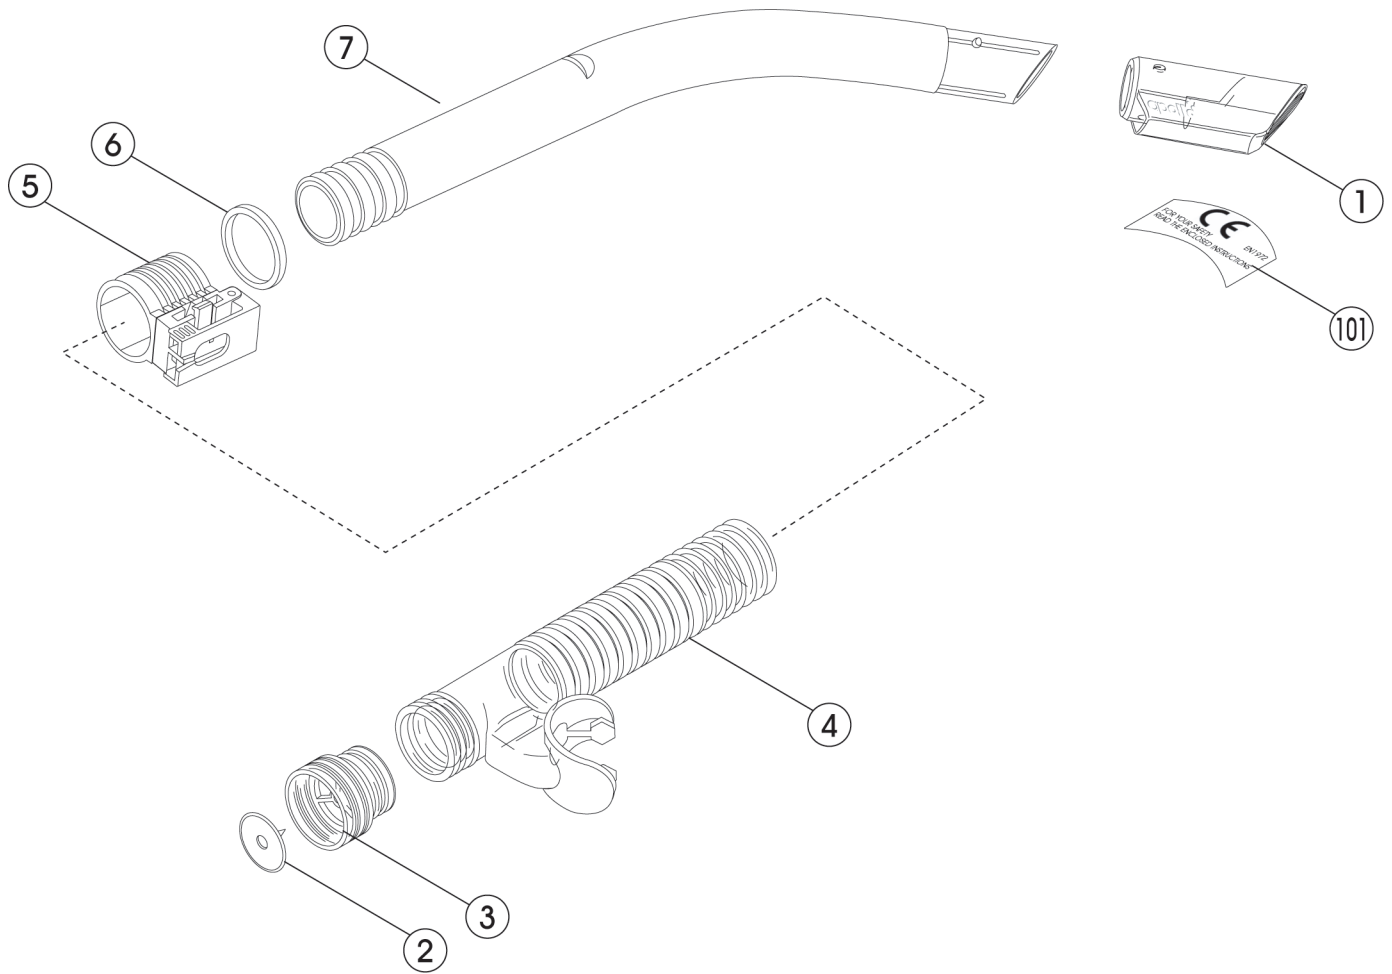

bio-snorkel

No.	Code	Description	Note
	1601635600	●SNORKEL BIO-BELLOWS CL/M.BL	OUT OF PRODUCTION
	1601670000	SNORKEL BIO-BELLOWS CL/WT *STOCK ONLY	
	1601679000	●SNORKEL BIO-BELLOWS CL/SV	OUT OF PRODUCTION
	1601680000	SNORKEL BIO-BELLOWS CL/BK *STOCK ONLY	
	1601635680	●SNORKEL BIO-BELLOWS BK/M.BL	OUT OF PRODUCTION
	1601670080	SNORKEL BIO-BELLOWS BK/WT *STOCK ONLY	
	1601679080	●SNORKEL BIO-BELLOWS BK/SV	OUT OF PRODUCTION
	1601680080	SNORKEL BIO-BELLOWS BK/BK *STOCK ONLY	
1	2602018041	DRY CAP ASSY : FOR BIO CL	
	2602018040	●DRY CAP ASSY/DRY SNORKEL	OUT OF PRODUCTION
2	3603000003	EXHAUST VALVE CLEAR/QV SNORKEL	
3	3602000023	VALVE RETAINER	
	3602080012	VALVE HOLDER (BK)	
4	3603000006	MOUTHPIECE FLEX CL	
	3603080000	MOUTHPIECE FLEX BK	
5	2682000010	SNORKEL FIT UNIT : ECO DIVER, BIO CL	
	2682080010	SNORKEL FIT UNIT : PRESTIGE BK	
6	1690100010	SNORKEL HOLDER SILICONE	
	1690180000	SNORKEL HOLDER SILICONE SMOKE	
7	3612035620	TUBE: BIO SNORKEL BLMT NOT SALE	
	3612070020	TUBE: BIO SNORKEL WT NOT SALE	
	3612079020	●TUBE: BIO SNORKEL SV NOT SALE	OUT OF PRODUCTION
	3612080020	TUBE: BIO SNORKEL BK NOT SALE	
101	3604622500	STICKER	