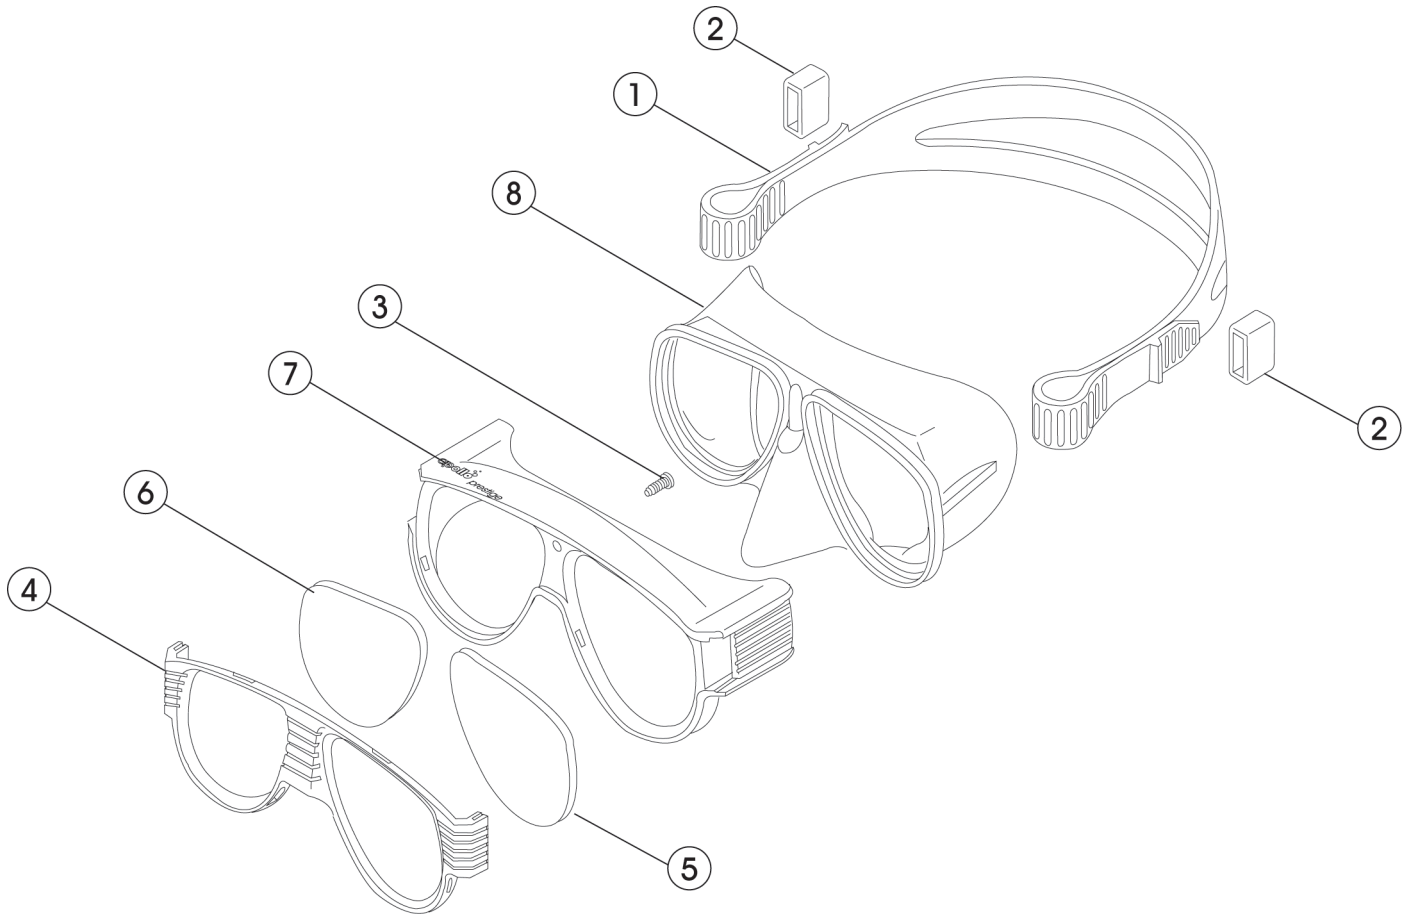

prestige mask

No.	Code	Description	Note
1	3703100001	MASK STRAP FOR PRESTIGE	
	3703180001	PRESTIGE MASK STRAP BK	
2	3762080030	STRAP RETAINER AMA10-06-00 BK	
3	3990100109	●SCREW (+) R	OUT OF PRODUCTION
4	3702080000	LENS RETAINER	
5	3704300001	MASK PRESTIGE LENS (LEFT)	
6	3704300000	MASK PRESTIGE LENS (RIGHT)	
7	2702021200	●PRESTIGE MASK FRAME (F.PK)	OUT OF PRODUCTION
	2702023500	●PRESTIGE MASK FRAME (F.YL)	OUT OF PRODUCTION
	2702056000	●PRESTIGE MASK FRAME (COBL)	OUT OF PRODUCTION
	2702070000	●PRESTIGE MASK FRAME (WT)	OUT OF PRODUCTION
	2702080000	●PRESTIGE MASK FRAME (BK)	OUT OF PRODUCTION
8	3703100003	●CL FLANGE FOR PRESTIGE MASK	OUT OF PRODUCTION
	3703180000	●BK FLANGE FOR PRESTIGE MASK	OUT OF PRODUCTION