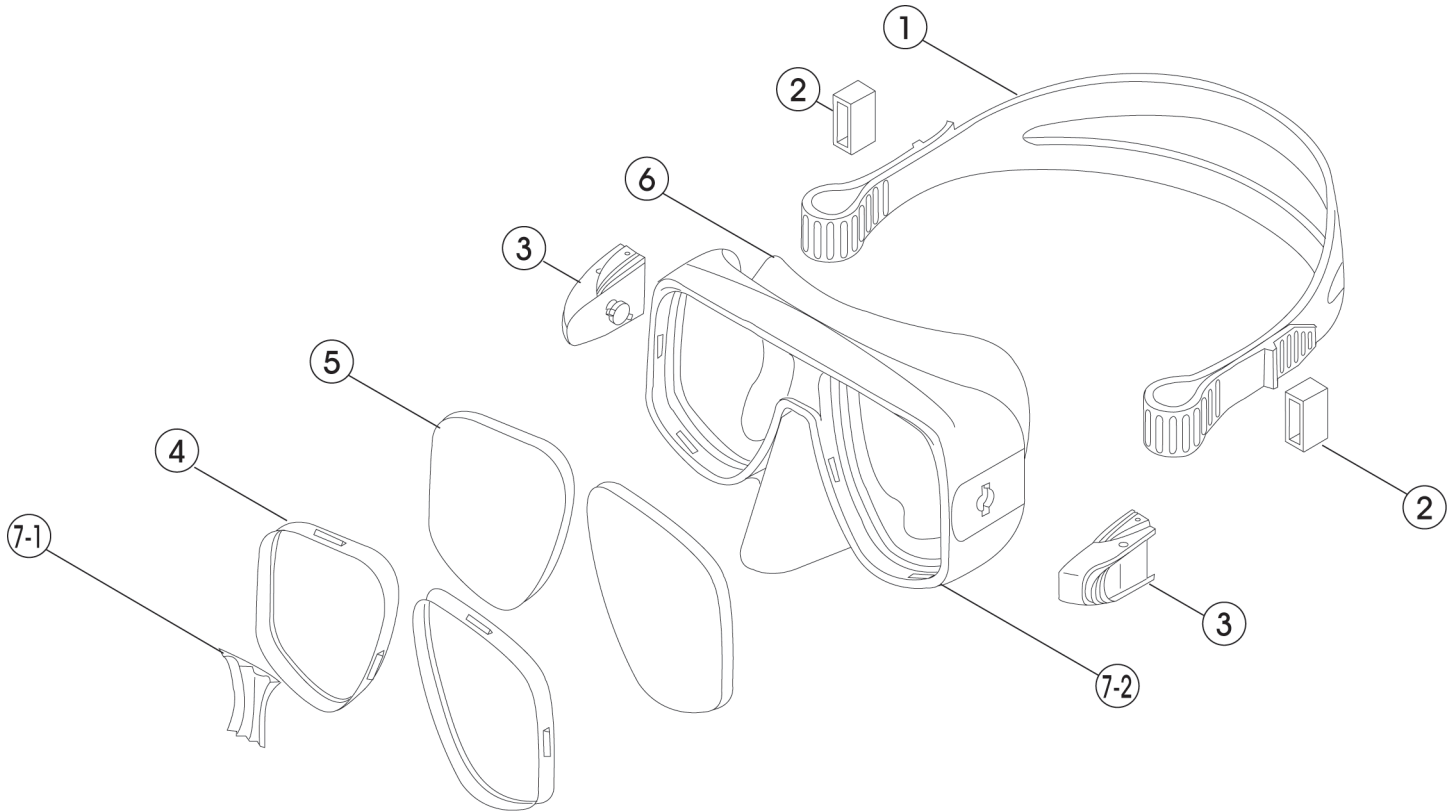

ecodiver mask

| No. | Code | Description | Note |
|-----|------------|-------------------------------|-------------------|
| 1 | 3703100001 | MASK STRAP FOR PRESTIGE | |
| | 3703180001 | PRESTIGE MASK STRAP BK | |
| 2 | 3762080030 | STRAP RETAINER AMA10-06-00 BK | |
| 3 | 2703476000 | BUCKLE ASSY FOR ECODIVER MASK | |
| 4 | 3762084019 | LENS RETAINER GRAY | |
| 5 | 3764300007 | LENS FOR BIO METAL MASK | |
| 6 | 3703100008 | ●CL FLANGE FOR ECODIVER MASK | OUT OF PRODUCTION |
| | 3703170000 | ●WT FLANGE FOR PRESTIGE MASK | OUT OF PRODUCTION |
| | 3703180005 | ●BK FLANGE FOR ECODIVER MASK | OUT OF PRODUCTION |
| 7 | 2703400000 | ●ECODIVER MASK FRAME (CL) | OUT OF PRODUCTION |
| | 2703421200 | ●ECODIVER MASK FRAME (F.PK) | OUT OF PRODUCTION |
| | 2703423500 | ●ECODIVER MASK FRAME (F.YL) | OUT OF PRODUCTION |
| | 2703456000 | ●ECODIVER MASK FRAME (COBL) | OUT OF PRODUCTION |
| | 2703470000 | ●ECODIVER MASK FRAME (WT) | OUT OF PRODUCTION |
| | 2703480000 | ●ECODIVER MASK FRAME (BK) | OUT OF PRODUCTION |
| 7-1 | 3702076002 | ●DISIGN PANEL ECODIVER | OUT OF PRODUCTION |
| 7-2 | XXXXXXXXXX | FRAME ECODIVER MASK | OUT OF PRODUCTION |