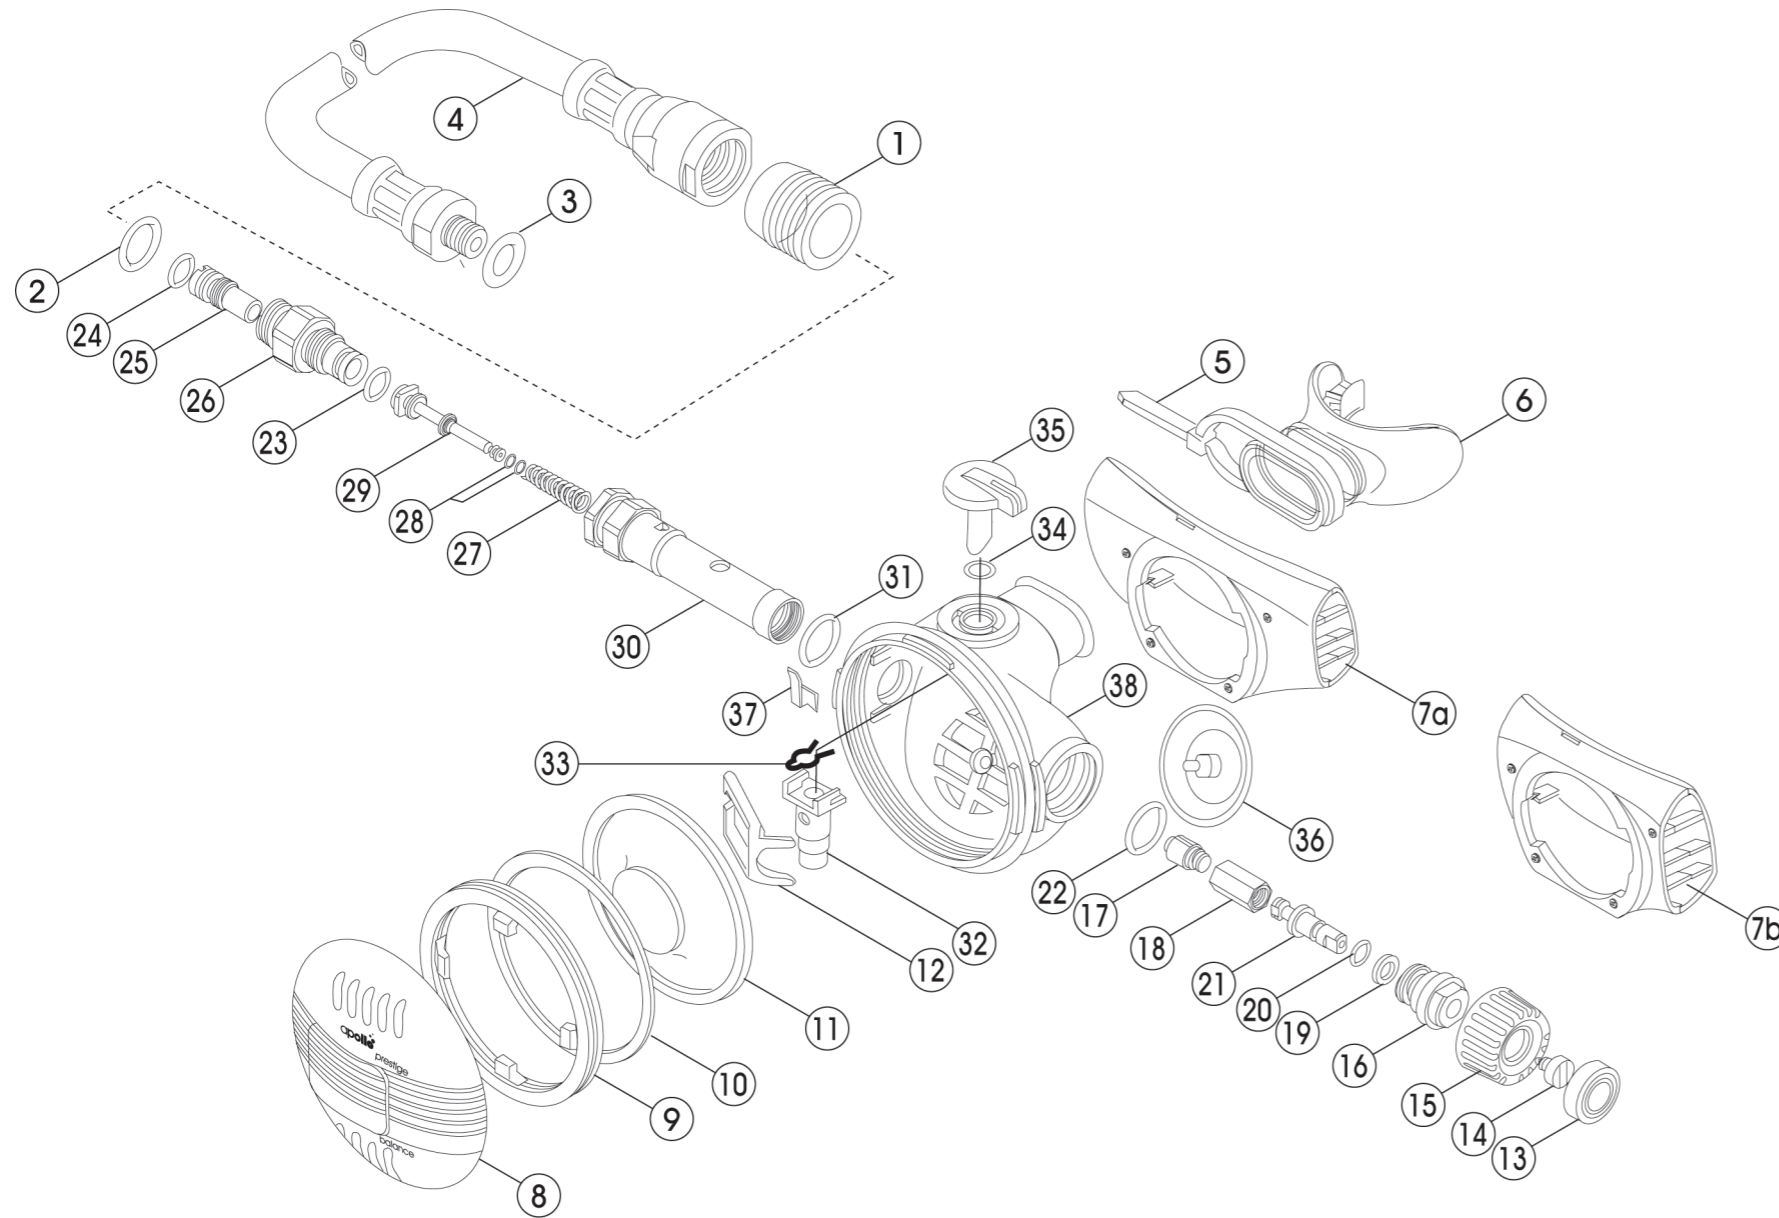

2nd stage prestige balance with balljoint

No.	Code	Description	Note
1	3103080050	RUBBER PROTECTOR FOR REGULATOR (BIO&EX)	
2	3993592013	O-RING ARP-013/HS75	
3	3993592011	O-RING ARP-011/HS75	
4	2185004073	L.P. HOSE WITH BALLJOINT FOR REGULATOR 70CM	
	2185004093	L.P. HOSE WITH BALL JOINT FOR OCT (BK) 90CM	
5	3992970100	NYLON CLAMP (WT)	
6	3103100001	MOUTHPIECE PRESTIGE (CL)	
7a	2102081004	EXHAUST TEE FOR REGULATOR BIO, PRESTIGE	
7b	2102081006	EXHAUST TEE FOR OCTOPUS BIO, PRESTIGE	
8	2102121201	TOP COVER ASSY B : PRESTIGE (F.PK)	
	2102122501	TOP COVER ASSY B : PRESTIGE (F.OG)	
	2102123501	TOP COVER ASSY B : PRESTIGE (F.YL)	
	2102124501	TOP COVER ASSY B : PRESTIGE (F.GN)	
	2102156001	TOP COVER ASSY B : PRESTIGE (COBL)	
	2102165001	TOP COVER ASSY B : PRESTIGE (PL)	
	2102170001	●TOP COVER ASSY B : PRESTIGE (WT)	OUT OF PRODUCTION
	2102180001	TOP COVER ASSY B : PRESTIGE (BK)	
	2102180101	●TOP COVER ASSY B : PRESTIGE (GF)	OUT OF PRODUCTION
8-1	3101200054	PURGE BUTTON SPRING	
8-2	3102080104	PURGE BUTTON FOR PRESTIGE	
9	3102080112	SNAP RING ABS BK	
10	3102470003	COVER RING	
11	3103070011	●DIAPHRAGM PRESTIGE	
12	3101100084	●DEMAND LEVER : FOR PRESTIGE 2ND	OUT OF PRODUCTION
13	3102021209	KNOB CAP (F.YL)	
	3102023509	KNOB CAP (F.YL)	
	3102024509	KNOB CAP (F.OG)	
	3102056109	KNOB CAP (COBL)	
	3102065009	KNOB CAP (PL)	
	3102070109	KNOB CAP (WT)	
	3102080109	KNOB CAP (BK)	
14	3990100155	TRUSS SCREW (M3x5) BS-NI	
15	3102080108	ADJUSTING KNOB	
16	3100103104	BONNET B PRESTIGE BALANCE	
17	3102080120	CYLINDER B PRESTIGE BALANCE	
18	3100103106	NUT B PRESTIGE BALANCE	
19	3102400002	TEFLON WASHER FOR SS 2ND STAGE	
20	3993390504	O-RING S-4/HS50	
21	3100103105	●SHAFT B PRESTIGE BALANCE	OUT OF PRODUCTION
22	3993592015	O-RING ARP-015/HS75	
23	3993592011	O-RING ARP-011/HS75	
24	3993392504	O-RING S-7/HS75	
25	3100103101	VALVE CONE B	
26	3100103102	VALVE CONE HOLDER B	
27	3101200017	CARRIER SPRING B PRESTIGE BALANCE	
28	3993970001	O-RING VALVE SEAT CARRIER B	
29	2100100014	VALVE SEAT/CARRIER ASSY - PRESTIGE	
30	3100103103	VALVE HOUSING B PRESTIGE BALANCE	
31	3993592015	O-RING ARP-015/HS75	
32	3102080111	AIR FLOW TUBE	
33	3990900002	CLIP	
34	3993390504	O-RING S-4/HS50	
35	3102080110	AIR FLOW ADJUSTER	
36	3103070014	EXHAUST VALVE	
37	3101180002	TOP COVER LOCK SPRING ED2R13 SUS304SP	
38	3102080300	●BOTTOM CASE : FOR PRESTIGE 2ND	OUT OF PRODUCTION