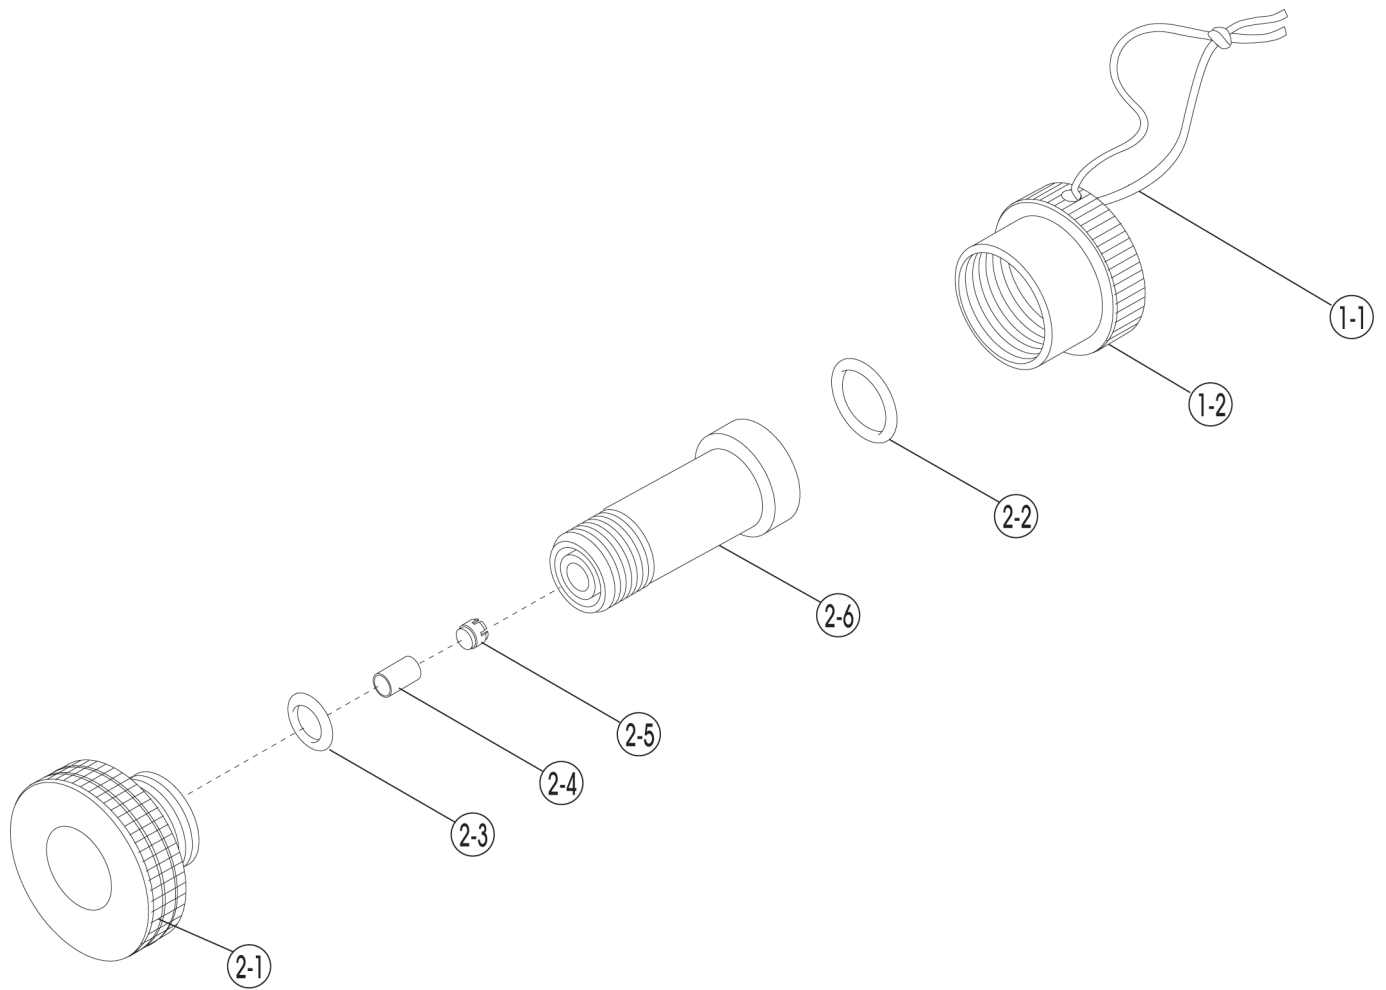

# DIN Adapter Assy with Cap

No.	Code	Description	Note
	2120300000	DIN ADAPTER ASSY	
1	2102400004	DUST CAP G5/8" ASSY	
1-1	3104080280	STRING FOR DUST CAP	
1-2	3102400004	DUST CAP WITH NO STRING	
2	2100300000	DIN ADAPTER ASSY	
2-1	3100201060	DIN HANDLE 2	
2-2	3993898112	O-RING ARP-112/HS90 VITON ID/12.37	
2-3	3993898011	O-RING ARP-011/HS90 VITON ID/7.65	
2-4	3990800413	FILTER	
2-5	3102400003	FILTER BASE	
2-6	3100201061	INLET ADAPTOR	