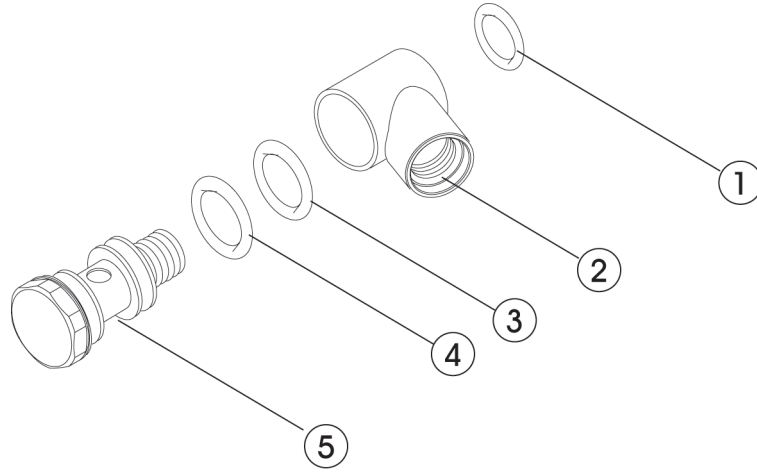

# Slant Swivel Joint Assy

No.	Code	Description	Note
	2180100000	SLANT SWIVEL JOINT ASSY	
1	3993592011	O-RING ARP-011/HS75	
2	3180101006	BODY JOINT A	
3	3993592012	O-RING ARP-012/HS75	
4	3993592013	O-RING ARP-013/HS75	
5	3100101005	SWIVEL JOINT SHAFT	