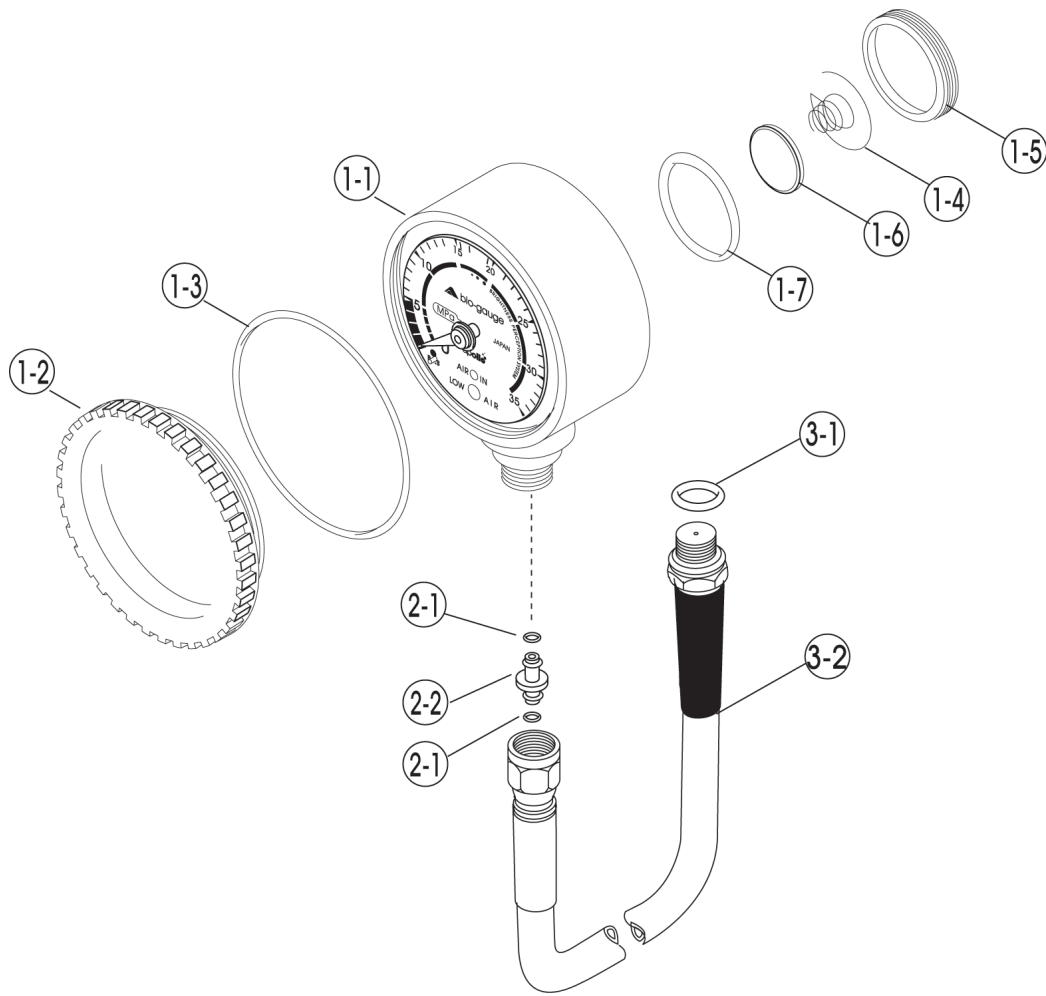

bio-gauge NrX Unit

No.	Code	Description	Note
1	2271600012	AG-1000 MODULE MPA	
1-1	2271600030	BIO GAUGE MODULE	
1-2	3272000004	0810-89 LENS (NOTCHED)	
1-3	3993590034	O-RING ARP-034/HS50	
1-4	3201200004	O-SPRING	
1-5	3200100004	BATTERY RETAINER	
1-6	3288000000	BATTERY	
1-7	3993390515	O-RING S-20/HS50	
2	2271100011	JOINT PIN ASSY FOR NITROX	
2-1	3993898003	O-RING ARP-003/HS90 VITON ID/1.42	
2-2	3270104002	JOINT PIN	
3	3273980012	HIGH PRESSURE HOSE FOR GAUGES	
3-1	3993898012	O-RING ARP-012/HS90 VITON ID/9.25	
3-2	3273980011	HIGH PRESSURE HOSE L=820	