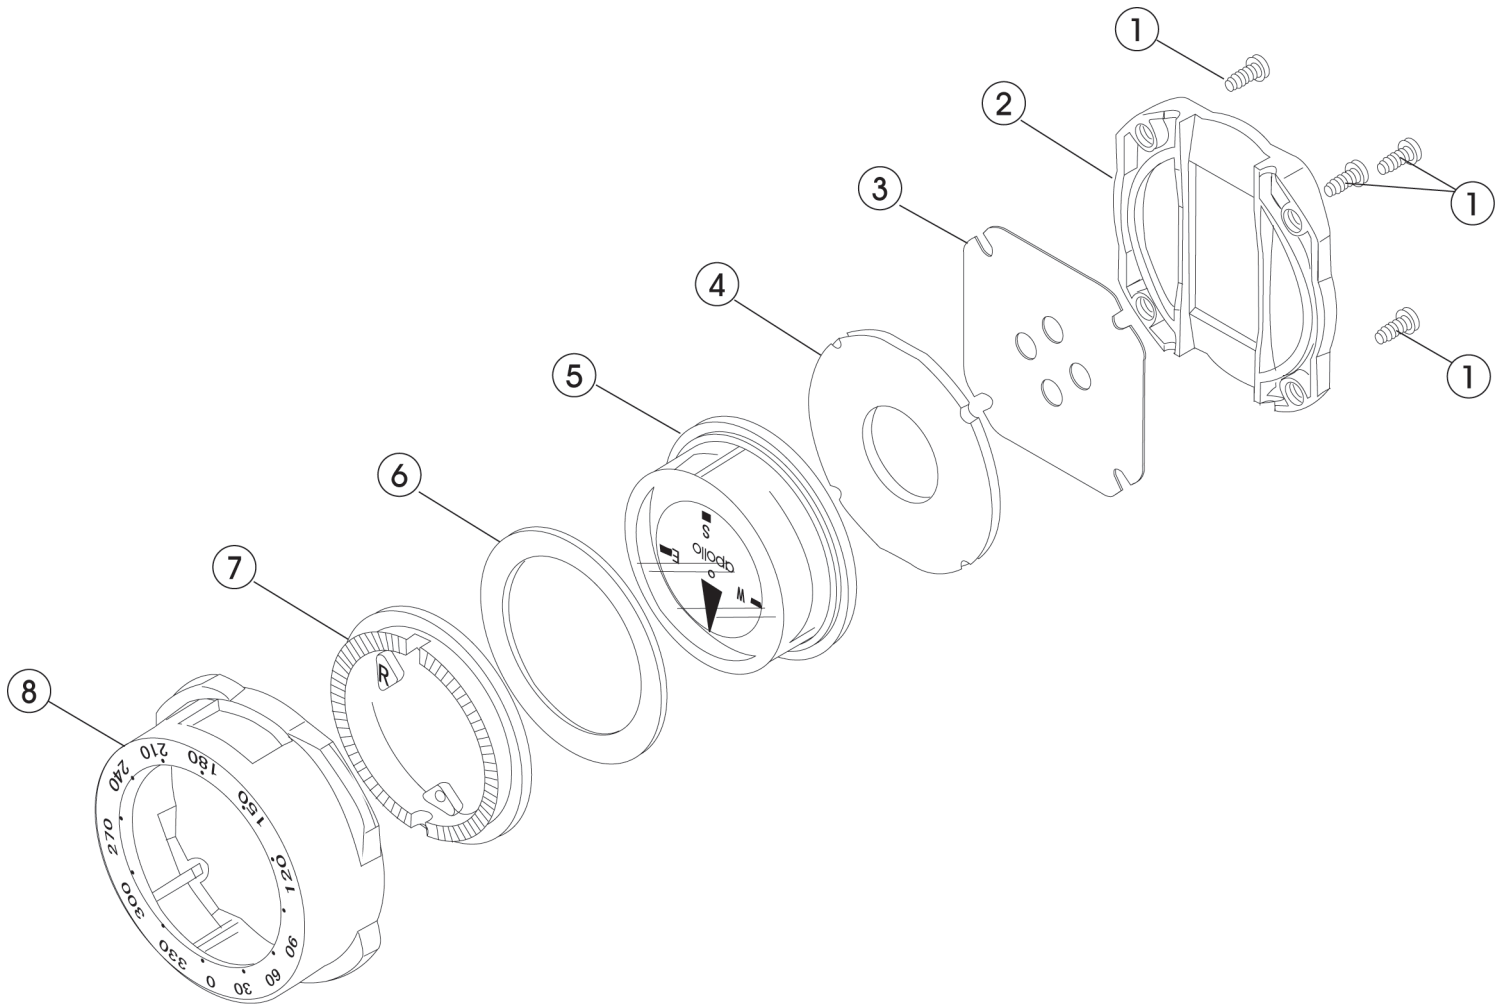

Compass ac-40

No.	Code	Description	Note
	2273600040	COMPASS AC-40 UNIT (N)	
	2273600042	COMPASS AC-40 UNIT (S)	
1	3990100208	TAPPING SCREW SUS M2X8	
2	3272080017	BASE / AC-40	
3	3272380001	CUSHION PLATE AC40	
4	3253200001	RUBBER SEAT FOR AC-40	
5	2273600019	COMPASS AC-40 MODULE FOR THE NORTHERN HEMISPHERE	
	2273600027	COMPASS AC-40 MODULE FOR THE SOUTHERN HEMISPHERE	
6	3253000001	SPRING WASHER /AC-40	
7	3272080010	BEZEL /AC-40	