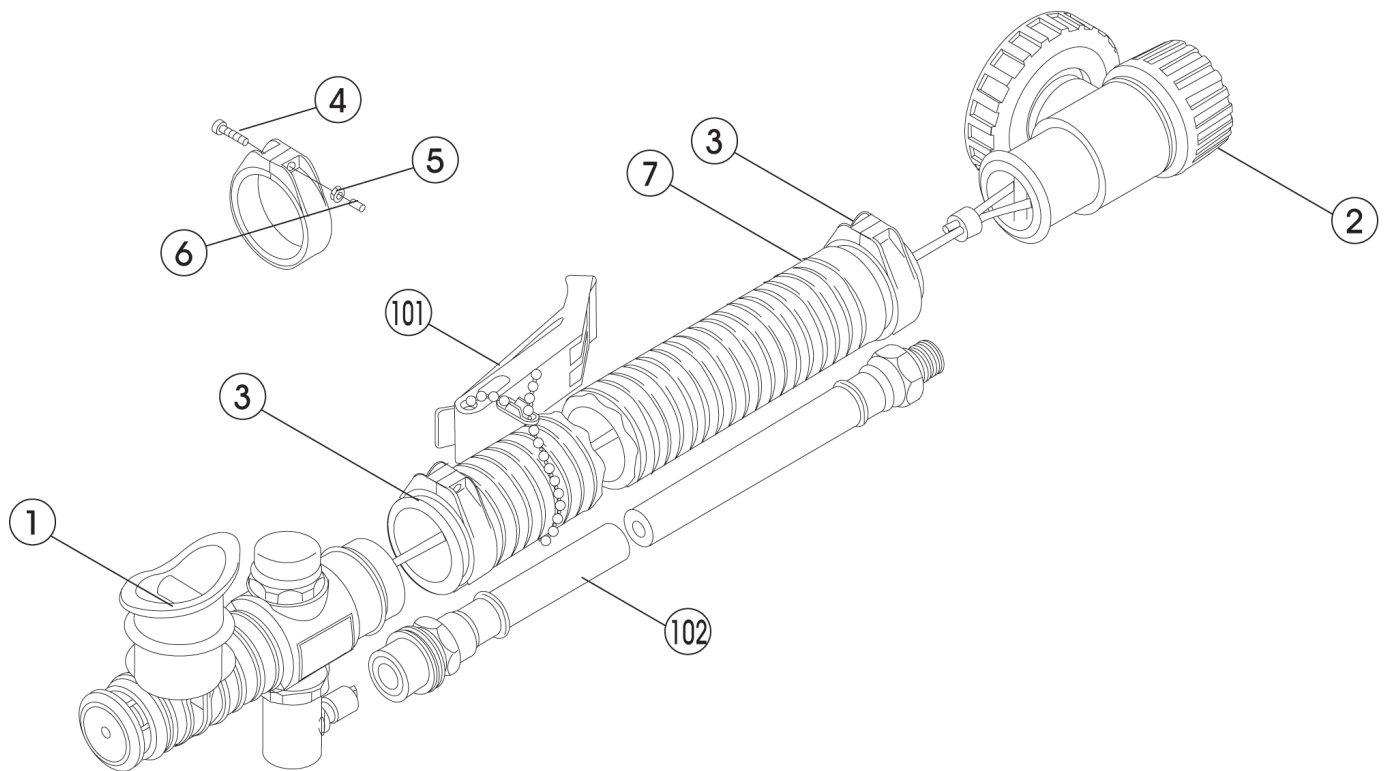

Corrugated Hose Assy '90

No.	Code	Description	Note
	2300280301	INFLATOR & CORRUGATED HOSE COMPLETE 35CM	
	2300280303	INFLATOR & CORRUGATED HOSE COMPLETE 44CM	
1	2300100290	POWER INFLATOR ASSY '88	
2	2300180109	QUICK VALVE ASSEMBLY WITH WIRE FOR B.C.	
3	3302080014	CLAMP FOR B.C.	
4	3990100141	SCREW SUS M3X16 FOR B.C.	
5	3990100701	NUT FOR B.C. CLAMP	
6	3993980006	SCREW COVER	
7	3302180005	CORRUGATED HOSE NEO '93 FOR B.C.	
	3302180010	CORRUGATED HOSE NEO '93 FOR B.C. (44CM)	
101	1383180000	WHISTLE	
102	2300280060	L.P. HOSE FOR B.C. 60CM	
	2300280070	L.P. HOSE FOR B.C. 70CM	