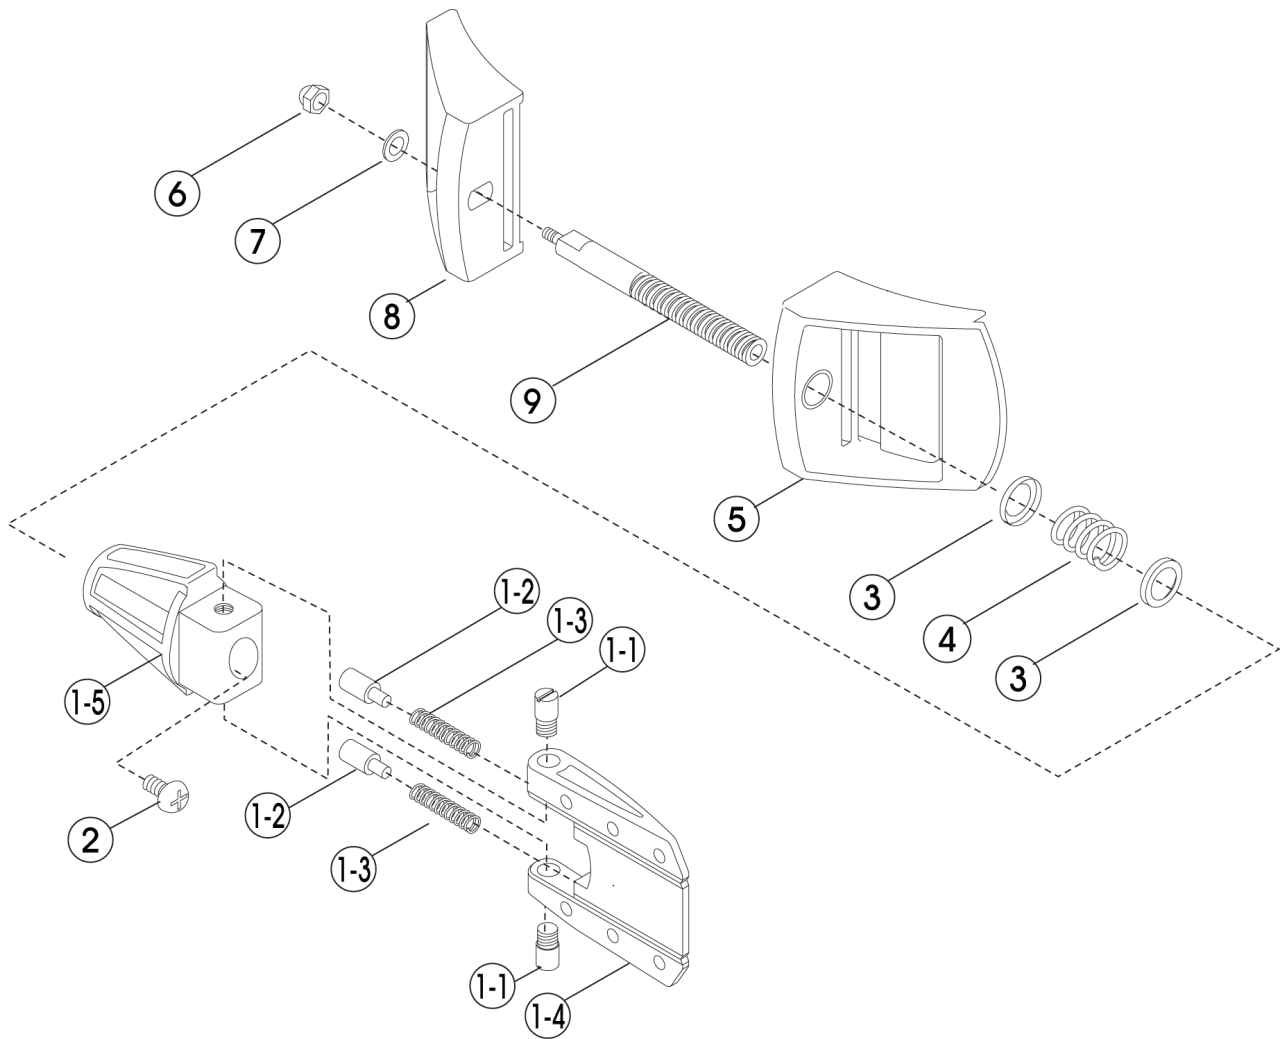

bio-tank lock Buckle Assy

No.	Code	Description	Note
	2381300000	BIO TANK LOCK BUCKLE ASSY	
1	2382200000	KNOB ASSY FOR TANK LOCK	
1-1	3380504000	LEVER AXIS C3604B	
1-2	3380904000	PLUNGER SHAFT C3604B	
1-3	3381200005	PLUNGER SPRING C3604B	
1-4	3382000009	LEVER KNOB PON GF25	
1-5	3382000010	KNOB BODY PON GF25	
3	3382000005	SPRING GUIDE POM BK	
4	3101200062	ADJUST SPRING FOR L.P:FOR REGULATOR	
5	3381300001	BUCKLE B FOR TANK LOCK	
6	3990100752	HEXAGON CAP NUT M6 SUS304	
7	3990500004	WASHER M6 SUS304	
8	3381300010	BUCKLE A WITH HOLE	
9	3380100009	LEVER SHAFT	