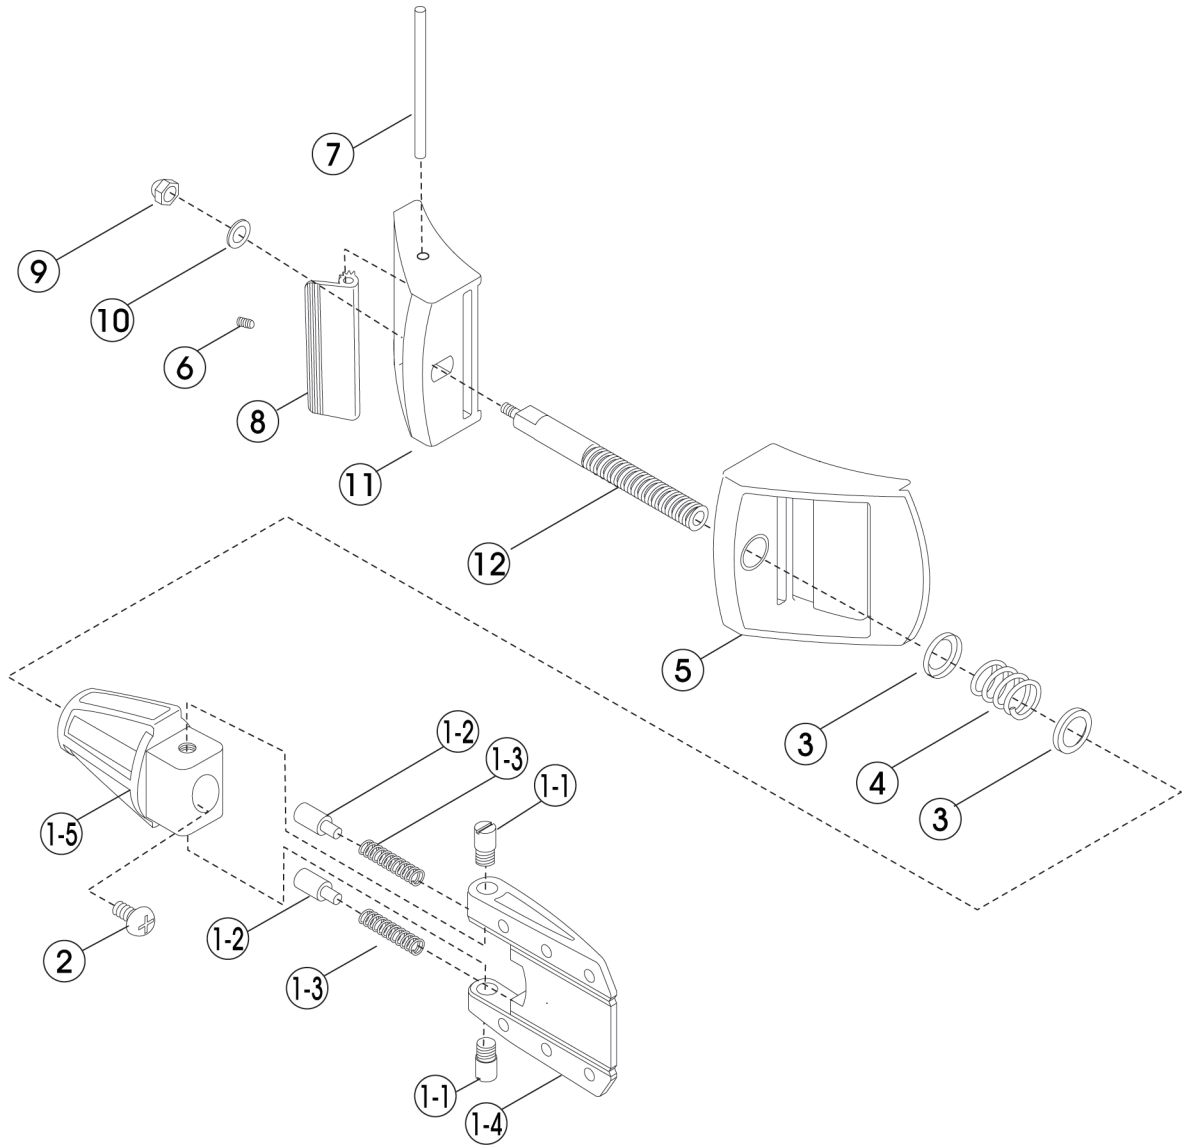

# bio-tank lock Buckle Assy 2

No.	Code	Description	Note
	2381300001	BIO TANK LOCK BUCKLE ASSY 2	
1	2382200000	KNOB ASSY FOR TANK LOCK	
1-1	3380504000	LEVER AXIS C3604B	
1-2	3380904000	PLUNGER SHAFT C3604B	
1-3	3381200005	PLUNGER SPRING C3604B	
1-4	3382000009	LEVER KNOB PON GF25	
1-5	3382000010	KNOB BODY PON GF25	
2	3990100114	SCREW M5X8 SUS304	
3	3382000005	SPRING GUIDE POM BK	
4	3381200006	SPRING FOR TANK LOCK	
5	3381300001	BUCKLE B FOR TANK LOCK	
6	3990100055	SCREW (SUS M4x4)	
7	3380100009	LEVER SHAFT	
8	3331300010	LOCKING LEVER	
9	3990100752	HEXAGON CAP NUT M6 SUS304	
10	3990500004	WASHER M6 SUS304	
11	3381300010	BUCKLE A WITH HOLE	
12	3380500000	SPINDLE SHAFT SUS304	