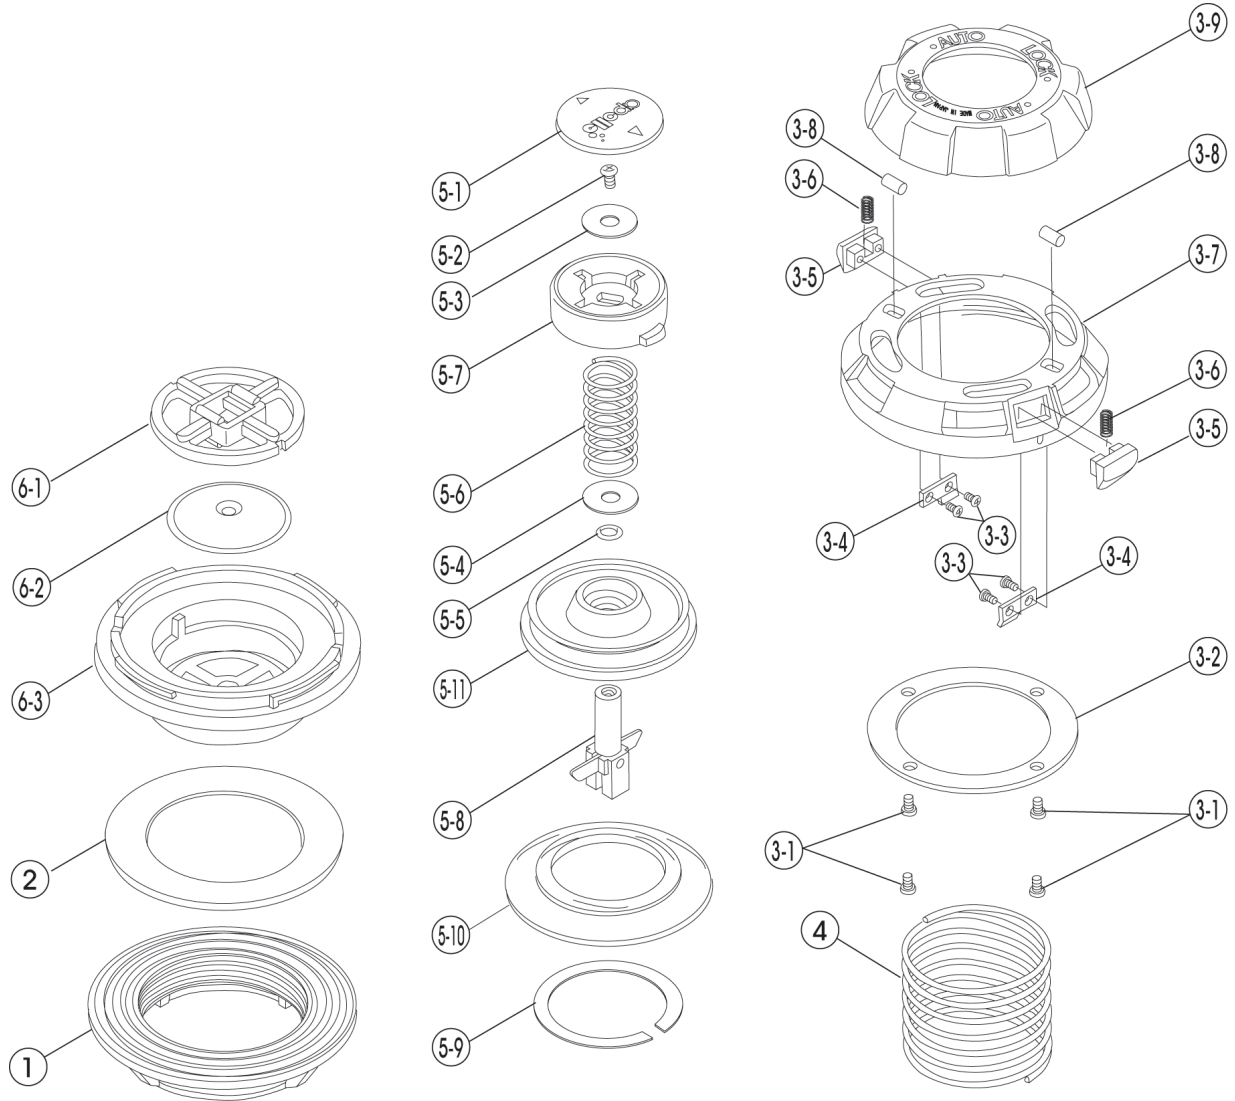

Super EX Valve

No.	Code	Description	Note
	240000010	EXHAUST VALVE FOR DRT SUIT	
1	3402080031	BACK CAP FOR DRY SUITS VALVE	
2	3402470000	DRY VALVE SLIP RING FOR B.V.S.INLET/EX	
3	2400000310	EXHAUST VALVE COVER UNIT	
3-1	3990100075	SCREW M2x5 (SUS304)	
3-2	3401100012	●CLICK PLATE	OUT OF PRODUCTION
3-3	3990100074	SCREW M1.7x4 (SUS304)	
3-4	3401100005	●LOCK PLATE	OUT OF PRODUCTION
3-5	3402080047	●BUTTON	OUT OF PRODUCTION
3-6	3401200043	LOCK SPRING SUS304	
3-7	3402080042	COVER	
3-8	3990100070	●PIN	OUT OF PRODUCTION
3-9	3402080043	●ADJUST RING	OUT OF PRODUCTION
4	3401200042	SPRING	
5	2400100015	EXHAUST VALVE UNIT	
5-1	3404680000	DECAL	
5-2	3990100076	SCREW M3X6 TP SUS304 FOR DRY SUIT VALVE	
5-3	3401100013	MANUAL BUTTON WASHER FOR DRY SUIT VALVE	
5-4	3401100014	WASHER ATV212 SUS304 FOR DRY SUITS VALVE	
5-5	3993090006	O-RING P-6/HS50	
5-6	3401200041	SPRING	
5-7	3402080045	BUTTON	
5-8	2400100014	SHAFT FOR EXHAUST VALVE	
5-9	3401100006	VALVE HOLD FOR B.V.S.EX	
5-10	3403070000	VALVE FOR B.V.S.EX	
5-11	3402080044	VALVE HOLDER	
6	2400300015	EXHAUST VALVE BASE UNIT	
6-1	3402080048	SPIDER	
6-2	3103055002	EXHAUST VALVE 2ND STAGE	
6-3	3402080041	BASE	