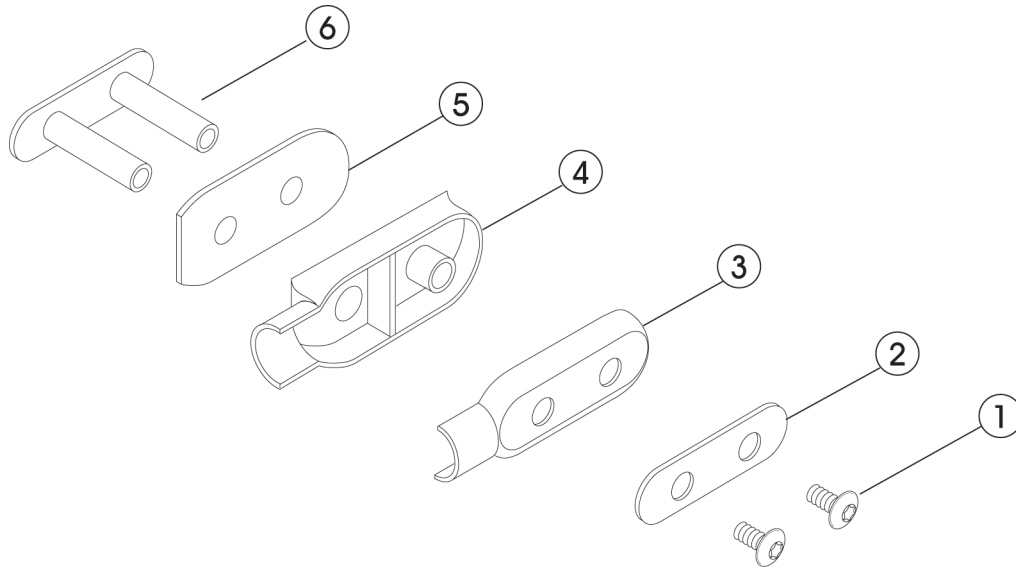

Holder Assy After '09

No.	Code	Description	Note
1	3990100119	TORQUES SCREW FOR STRAP HOLDER M4x8 8 pce	
2	3521100001	OUTER PLATE FOR HOLDER	
3	3523900002	SPACER BASE FOR STRAP HOLDER 1.5MM/PVC	
4	3502090002	SPRING HOLDER POM TOP	
5	3502090005	SPRING HOLDER POM BASE	
6	2502080412	MOUNT FOR STRAP HOLDER 23MM	