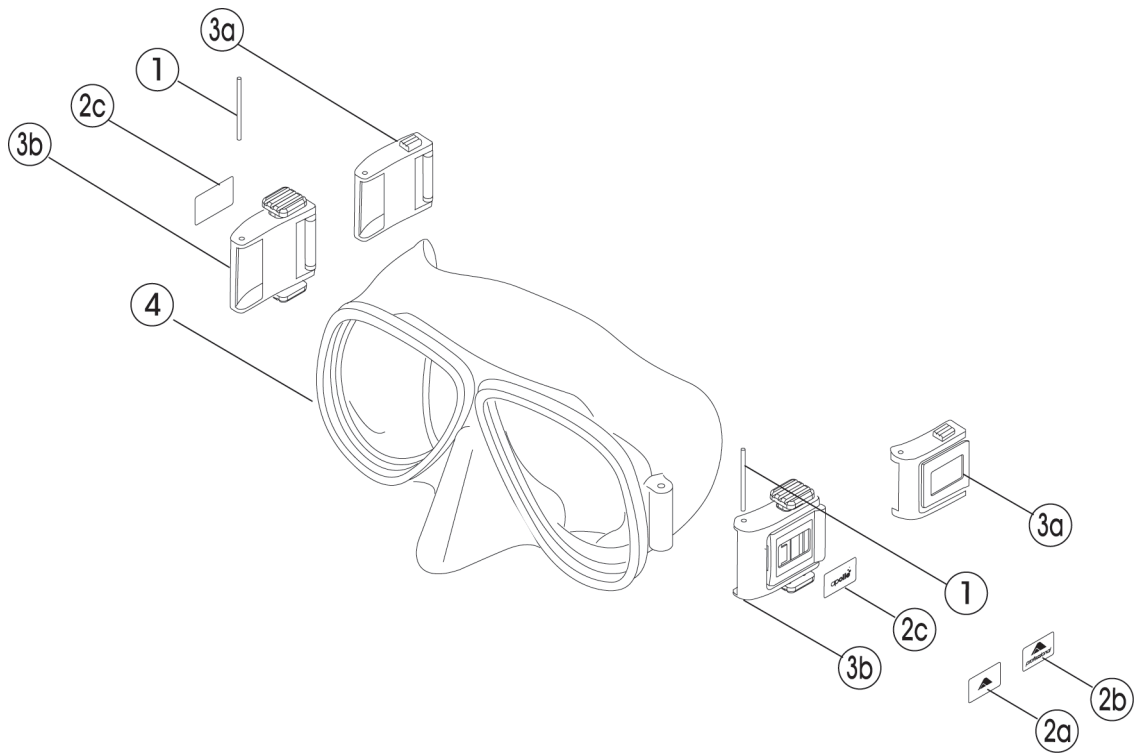

# Flange Assy

No.	Code	Description	Note
	2703100060	CL 60CC FLANGE WITH STRAP ADJUSTER	
	2703180060	BK 60CC FLANGE WITH STRAP ADJUSTER	
	2703100085	CL 85CC FLANGE WITH STRAP ADJUSTER	
	2703180085	BK 85CC FLANGE WITH STRAP ADJUSTER	
	2703170095	WT TYPE-D FLANGE WITH STRAP ADJUSTER	
	2703180095	BK TYPE-D FLANGE WITH STRAP ADJUSTER	
1	3700100000	PIN	
2a	3704679000	BIO DECAL FOR STRAP ADJUSTER SV	
	3704680002	●BIO DECAL FOR STRAP ADJUSTER BK	OUT OF PRODUCTION
2b	3704680000	●BIO DECAL FOR STRAP ADJUSTER BK FOR PRO	OUT OF PRODUCTION
2c	3704679001	APOLLO DECAL FOR STRAP ADJUSTER SV	
	3704680003	APOLLO DECAL FOR STRAP ADJUSTER BK	
3a	2702000001	STRAP ADJUSTER ASSY : CLEAR	OUT OF PRODUCTION
	2702080001	●STRAP ADJUSTER ASSY : BLACK	OUT OF PRODUCTION
3b	2702000101	STRAP ADJUSTER ASSY II CLEAR	
	2702080101	STRAP ADJUSTER ASSY II BK	
4	3703100021	CL FLANGE 60CC HARDNESS 50 MAT	
	3703180011	BK FLANGE 60CC HARDNESS 60 MAT	
	3703100011	CL FLANGE 85CC HARDNESS 50 MAT	
	3703180009	BK FLANGE 85CC HARDNESS 60 MAT	
	3703170050	WT FLANGE TYPE-D	
	3703180050	BK FLANGE TYPE-D	