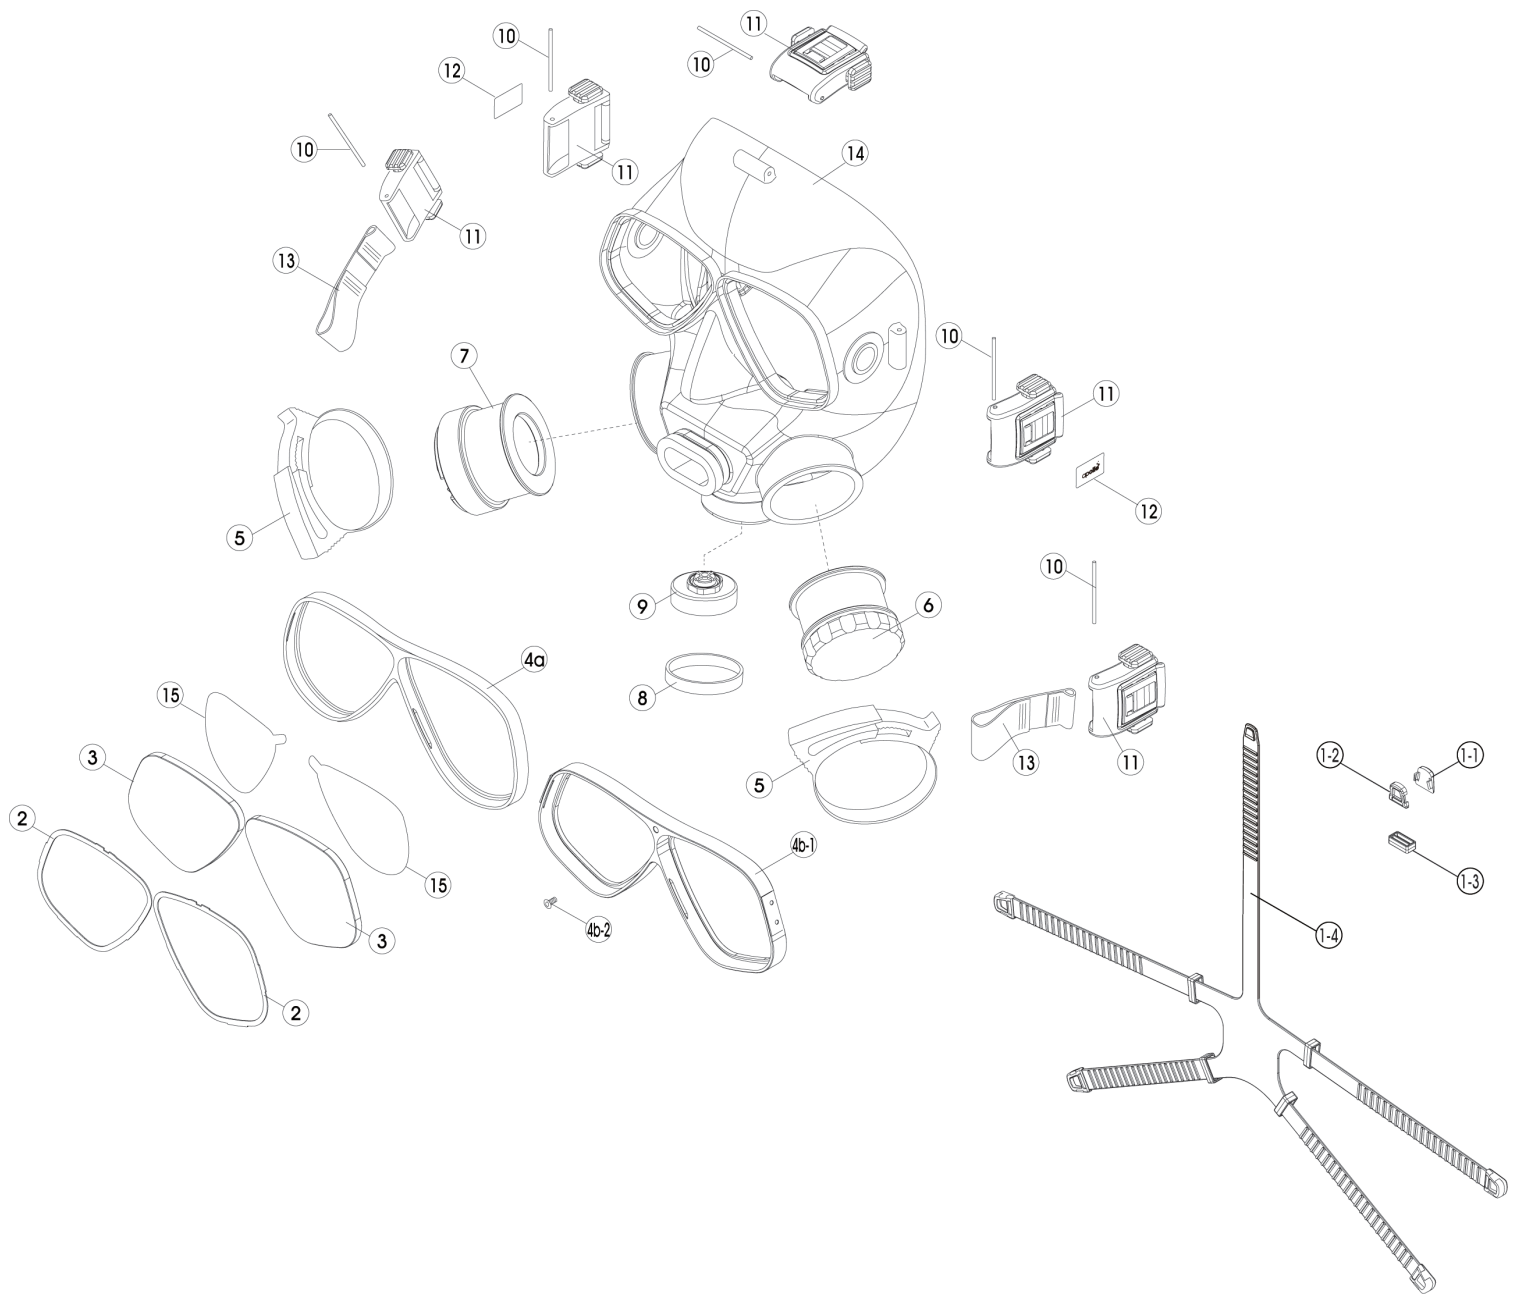

bio-full face mask After '20 EXP

No.	コード	Description	Note
1	2713900002	MASK BAND A ASSY SILICONE	
1-1	3702080052	BELT GRIP A (BAND STOPPER A)	
1-2	3702080051	BELT GRIP B (BAND STOPPER B)	
1-3	3702080050	BELT HOLDER (STRAP RETAINER F)	
1-4	3703180111	FULL FACE MASK BAND A SILICONE BK	
2	3701100001	LENS RETAINER FOR BIO METAL MASK SUS SV	
3	3764300007	LENS FOR BIO METAL MASK	
4	3700900000	MASK FRAME BIO METAL BRILLIANT SV	
5	3702480005	HOSE CLIP BK	
6	2702480003	BREATHING PORT VALVE	
7	2712480000	MICROPHONE BRACKET P FOR OTS (assy)	
8	3702480001	RETAINER FOR EXHAUST VALVE	
9	2712480010	DRAIN VALVE	
10	3700100000	PIN	
11	2702080101	STRAP ADJUSTER ASSY II BK	
12	3704680003	APOLLO DECAL FOR STRAP ADJUSTER BK	
13	3714000001	MASK BAND B	
14	3703180104	FULL FACE MASK SILICONE BK	
15	1704600017	SILICONE ANTI-ADHESIVE SHEET x10 SHEET SET	