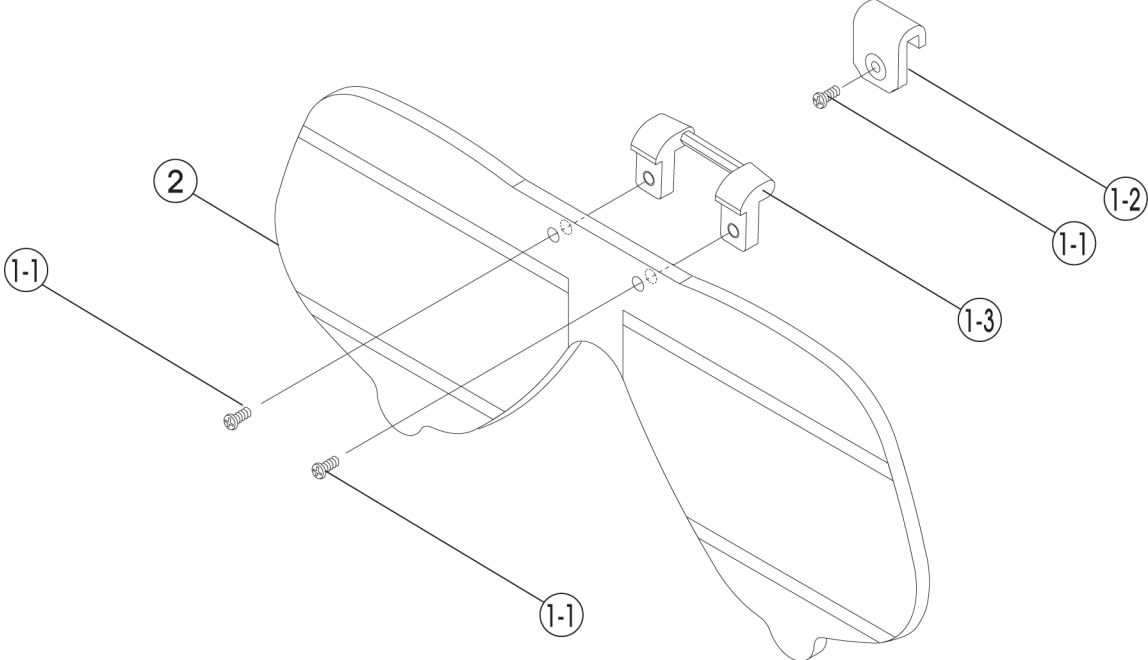

Magnifier Lens Assy

No.	Code	Description	Note
	2772900000	MAGNIFIER ATTACHMENT FOR BIO METAL MASK PRO	
1	2772900002	MAGNIFIER BRACKET ASSY	
1-1	3990100116	SCREW BLACK (M2.6x6 BK SUS)	
1-2	3782000003	MAGNIFIER HINGE FOR MASK FRAME POM BK	
1-3	3782000004	HINGE SUPPORT FOR MAGNIFIER POM BK	
2	2772900001	MAGNIFIER LENS UNIT	