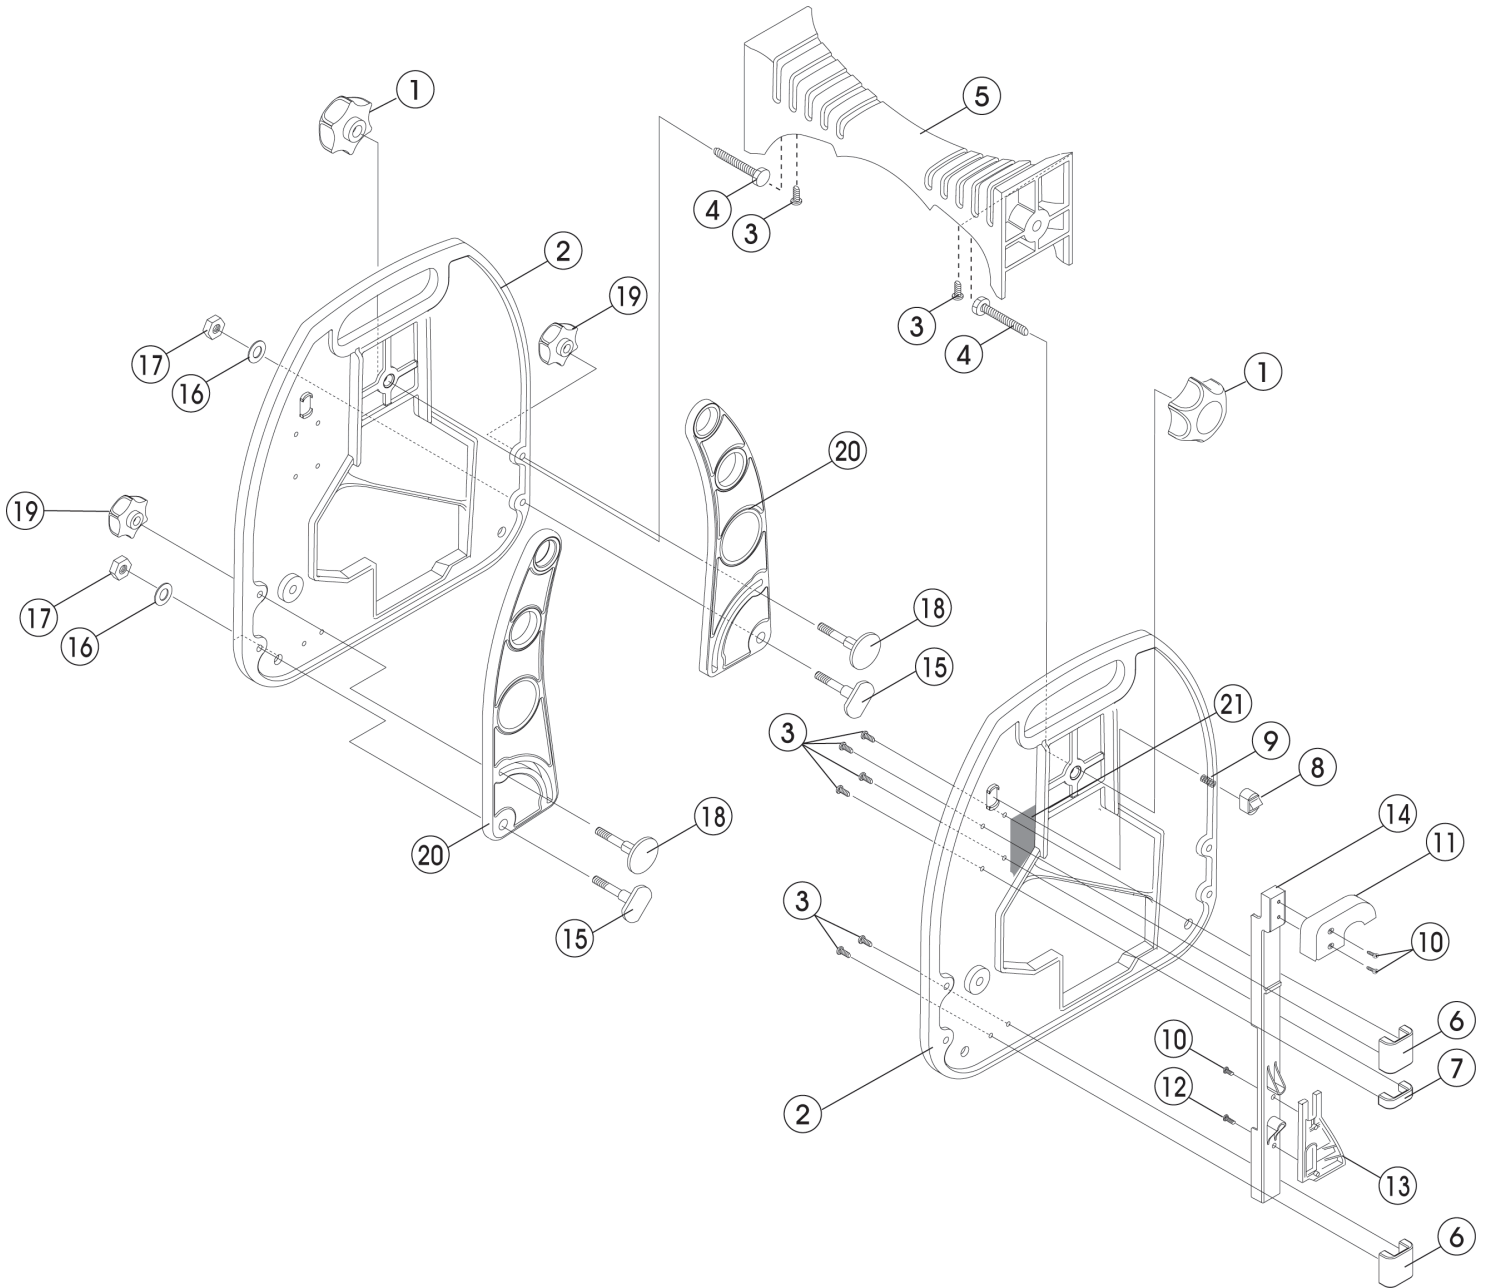

Saddle Assy after Aug '13

No.	Code	Description	Note
	2952080100	SADDLE ASSY FOR SVX/AV-2	
1	3952086006	MOUNT KNOB WITH NUT M8 (SUS)	
2	3952086021	PANEL FOR AV-2 SADDLE (ABS)	
3	3990100602	TAPPING SCREW M3.5X1.2SUS	
4	3990100005	BOLT/SADDLE M8X40 SUS	
5	3952086002	SADDLE (ABS)	
6	3952086005	COVER FOR SADDLE LEVER (ABS)	
7	3952086015	HOLDER FOR SWITCH LEVER FOR SADDLE (ABS)	
8	3952086016	RATCHET (POM)	
9	3951200013	RATCHET SPRING	
10	3990100100	SCREW (SUS304 M3X1.0)	
11	3952086017	GRIP FOR SADDLE LEVER (ABS)	
12	3990100501	O130-82 SCREW RETAINER PLT (M3X1.2 TP)	
13	3952086018	SWITCH CAM FOR SADDLE (POM)	
14	3952086013	SWITCH BAR (ABS)	
15	3952086009	WING CENTER AXIS ABS	
16	3990100012	WASHER M5 SUS FOR SADDLE	
17	3990100750	U NUT M5 SUS304 FOR SADDLE	
18	3952086008	WING ADJUST AXIS	
19	3952086007	KNOB/ADJUSTAXIS WITH NUT M5 (SUS)	
20	3952086011	WING (ABS)	
21	3954600006	LABEL FOR SPEED CONTROL	